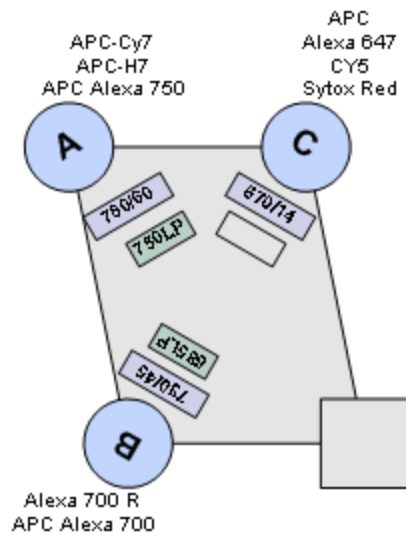

**UV Laser
(355nm)**

Indo-1 (Blue)
Hoechst 33342

Indo-1 (Violet)
Blue Fixable
Stain

Violet Laser
(405nm)

Blue Laser
(488nm)

Red Laser FSC

YelGr Laser
(550nm)

**Deep Red Laser
(690nm)**

Alexa 700 DR
CY7