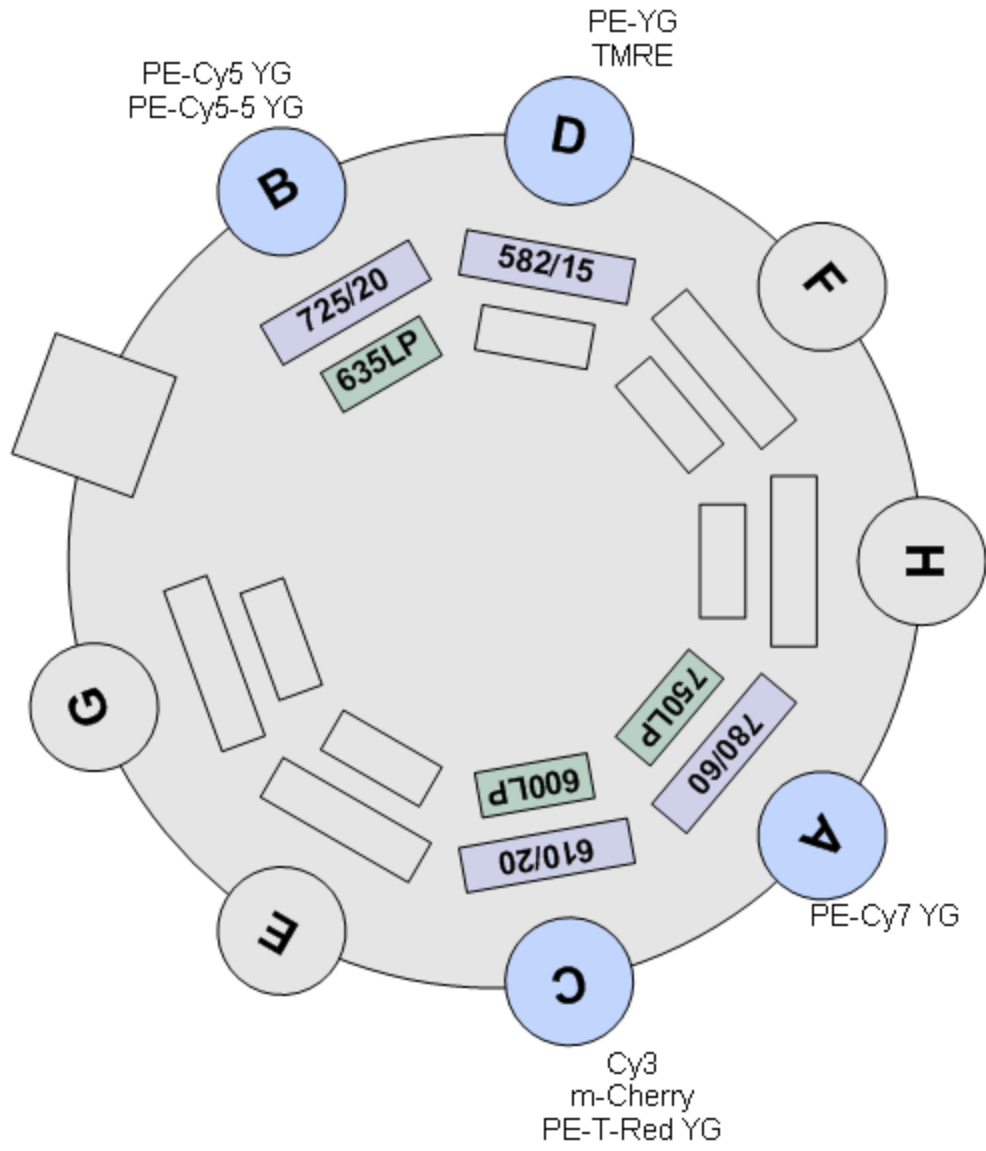

**UV Laser
(355nm)**

Indo-1 (Blue)
Hoechst 33342

Indo-1 (Violet)
Blue Fixable
Stain

Violet Laser
(405nm)

Blue Laser
(488nm)

Red Laser FSC

YelGr Laser
(550nm)

**Deep Red Laser
(690nm)**

Alexa 700 DR
CY7