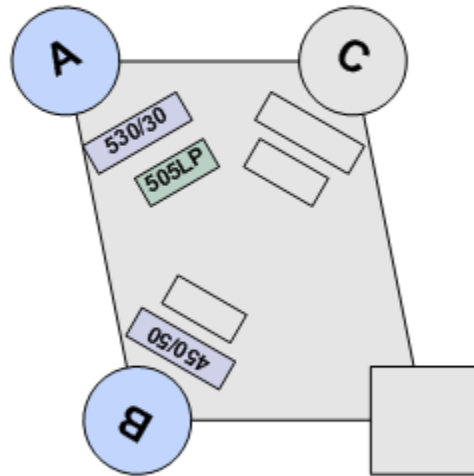

**UV Laser
(355nm)**

Indo-1 (Blue)
Hoechst 33342

Indo-1 (Violet)
Blue Fixable
Stain

Violet Laser
(405nm)

Blue Laser
(488nm)

Red Laser FSC

YelGr Laser
(550nm)

**Deep Red Laser
(690nm)**