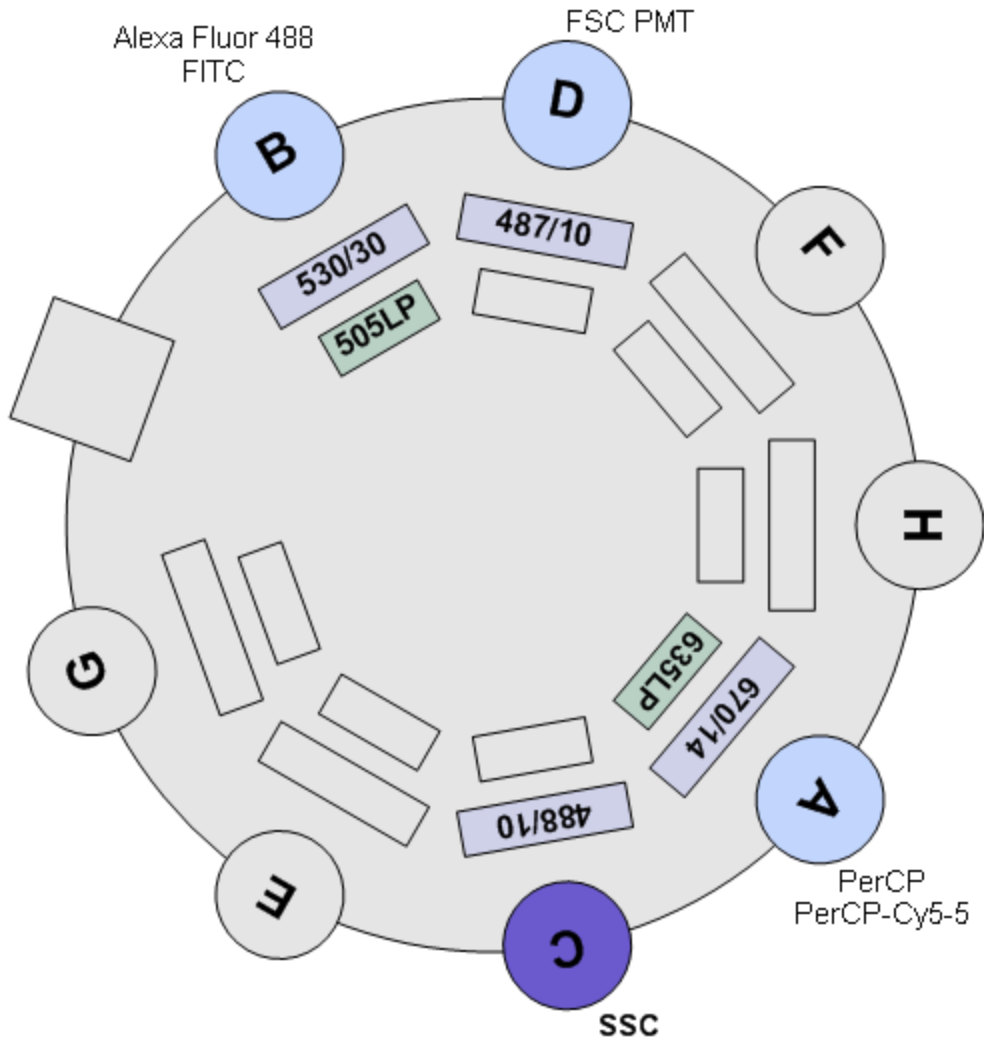

**UV Laser
(355nm)**

Indo-1 (Blue)
Hoechst 33342

Indo-1 (Violet)
Blue Fixable
Stain

Violet Laser
(405nm)

Blue Laser
(488nm)

Red Laser FSC

YelGr Laser
(550nm)

**Deep Red Laser
(690nm)**

Alexa 700 DR
CY7