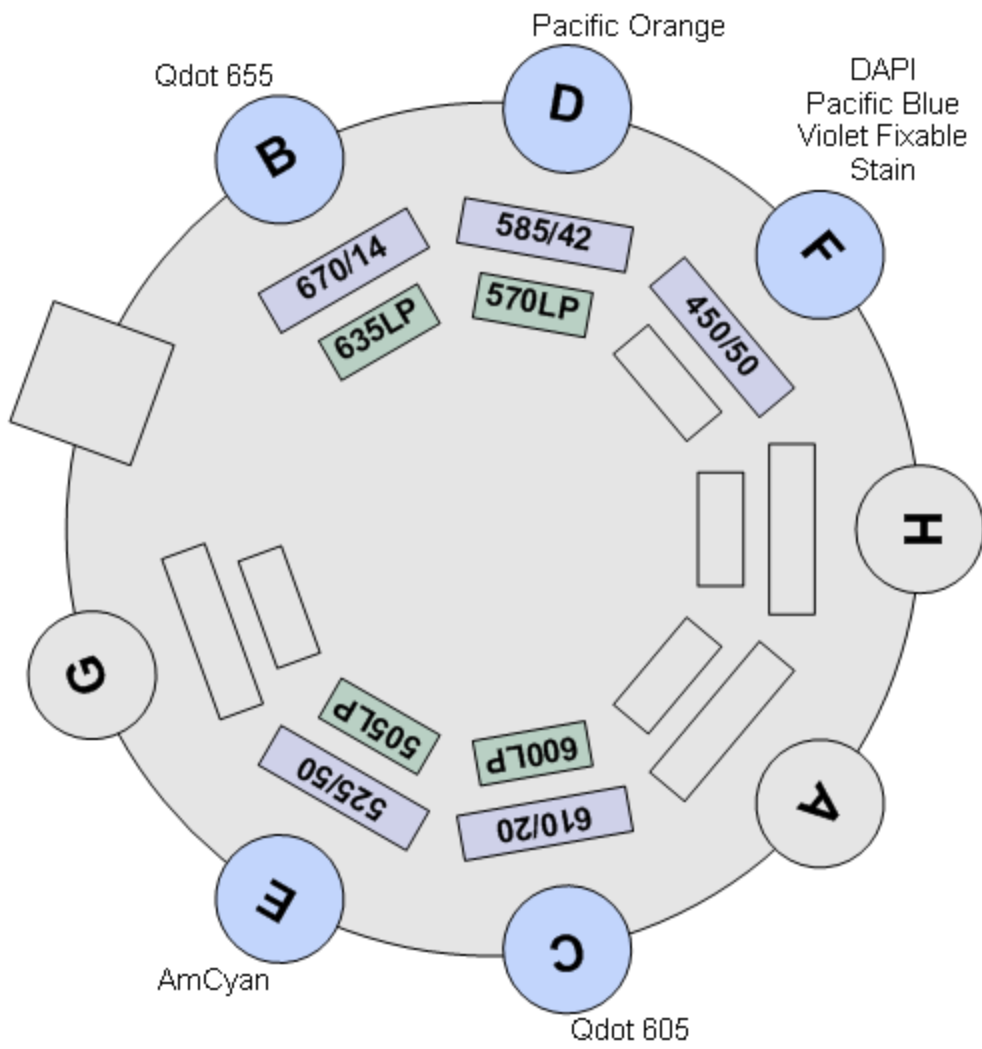

**UV Laser
(355nm)**

Indo-1 (Blue)
Hoechst 33342

Indo-1 (Violet)
Blue Fixable
Stain

Violet Laser
(405nm)

Blue Laser
(488nm)

Red Laser FSC

YelGr Laser
(550nm)

**Deep Red Laser
(690nm)**

Alexa 700 DR
CY7